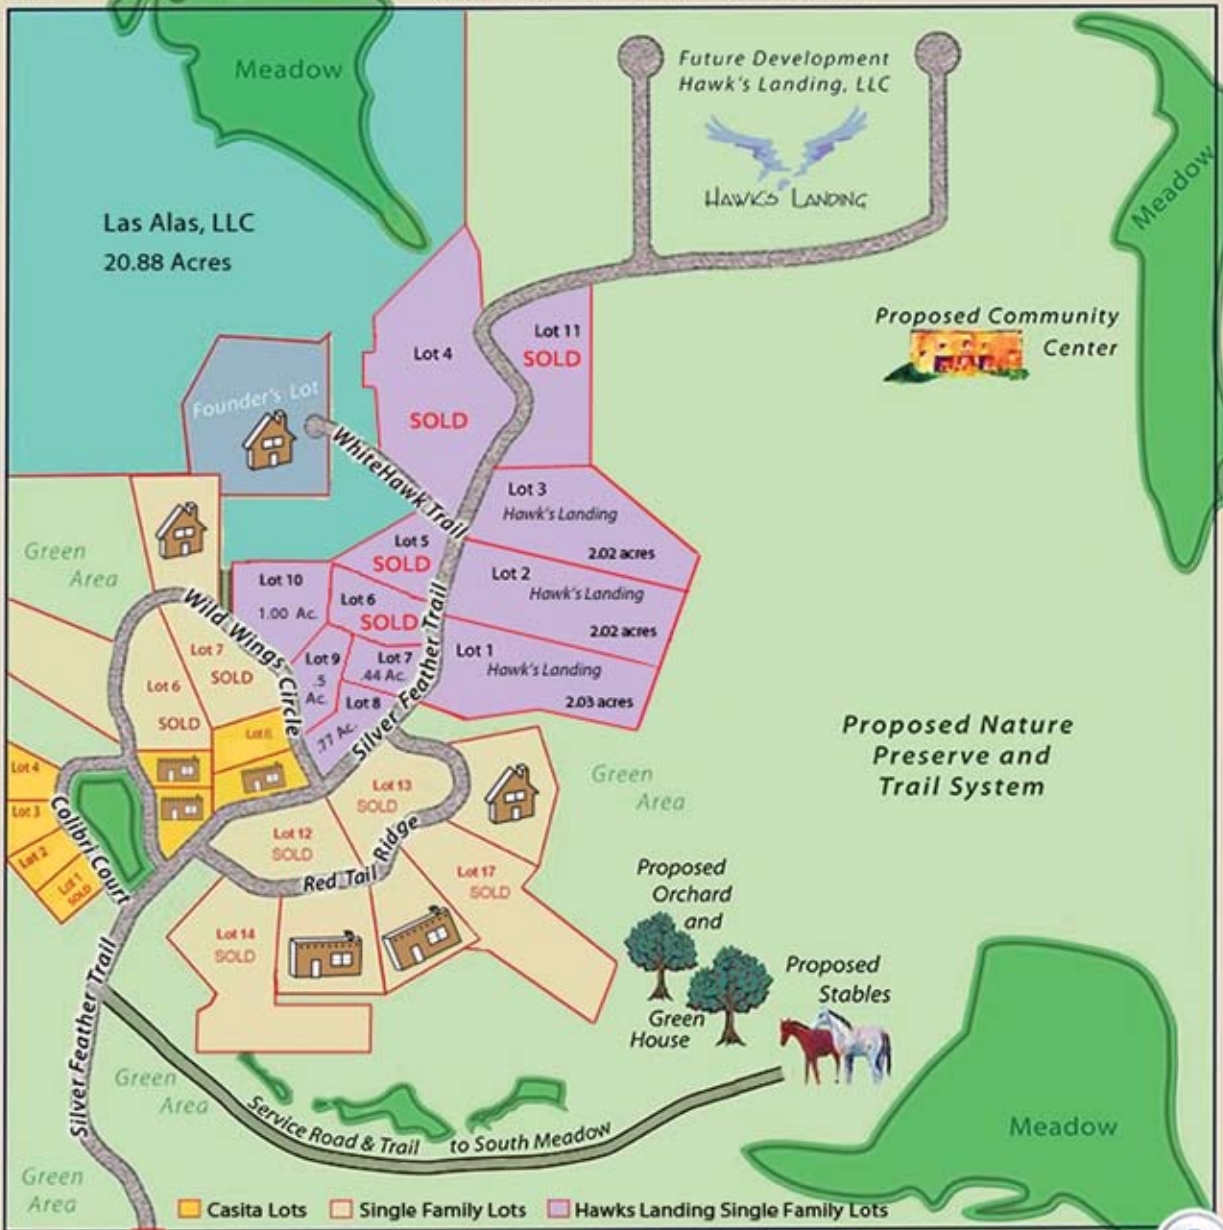

BIRDS OF A FEATHER RESORT COMMUNITY, LLC

Updated Summer 2014 - This map is not to scale

Private Property

National Forest

National Forest

Casita Lots
 Single Family Lots
 Hawks Landing Single Family Lots

To Main Road

Entry Gate

Our community is nestled in the midst of 140 acres of beautiful pine forests and meadows...

National Forest